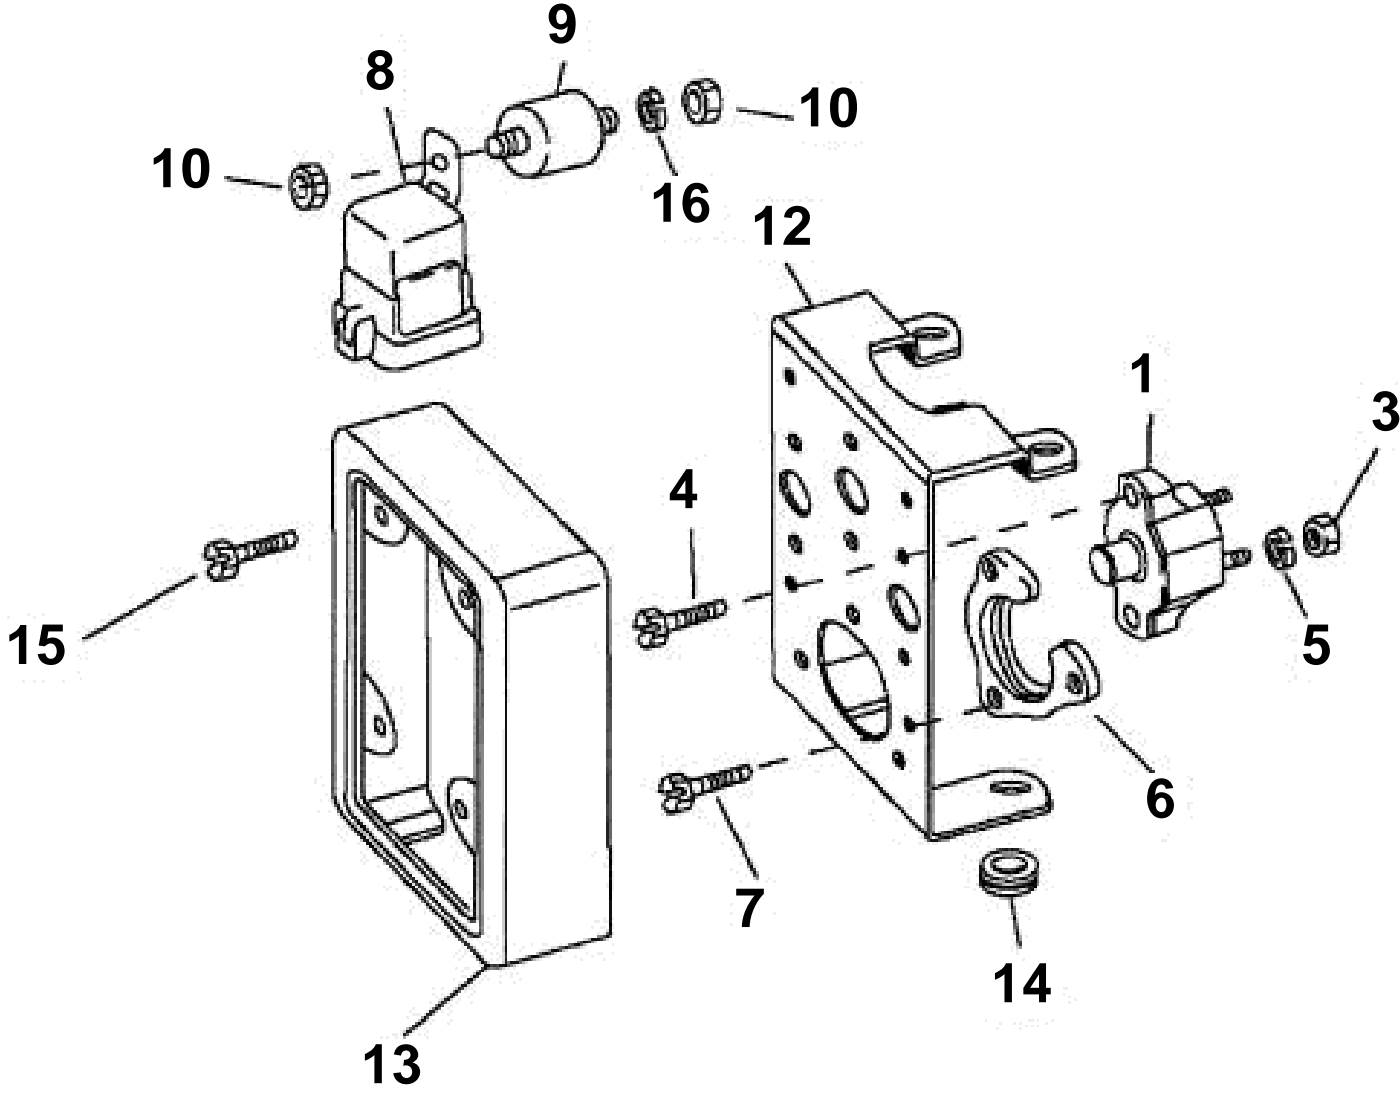

ENGINE WIRE HARNESS BRACKET

# ENGINE WIRE HARNESS BRACKET

REF	PART NO.	QTY	DESCRIPTION	NOTES
1	3854186	1	Fuse, SA	
	3854162	1	Breaker, 12.5A	
	3854163	1	Breaker, 20A	
	3854164	1	Fuse, 50A	
	3854238	1	Fuse, 50A	
3	3852064	6	Nut, Circuit breaker terminals	
4	3853620	6	Screw, Circuit breaker to bracket	
5	3852001	6	Lock washer, Circuit breaker terminals	
6	3852825	1	Retainer, Engine cable	
7	3852208	3	Screw, Retainer, engine cable end to bracket	
8	3854138	1	Relay, Starter motor	
9	3850234	1	Isolation, Relay mounting	
10	3852118	2	Nut, Relay to isolator	
12	3856186	1	Bracket, Circuit breaker & engine cable	
13	3856764	1	Cover, Circuit breaker bracket	
14	941263	2	Grommet, Circuit breaker bracket	
15	3855938	4	Screw, Circuit breaker cover to bracket	
16	3852182	1	Lock washer, Nut to circuit breaker bracket	Isolator